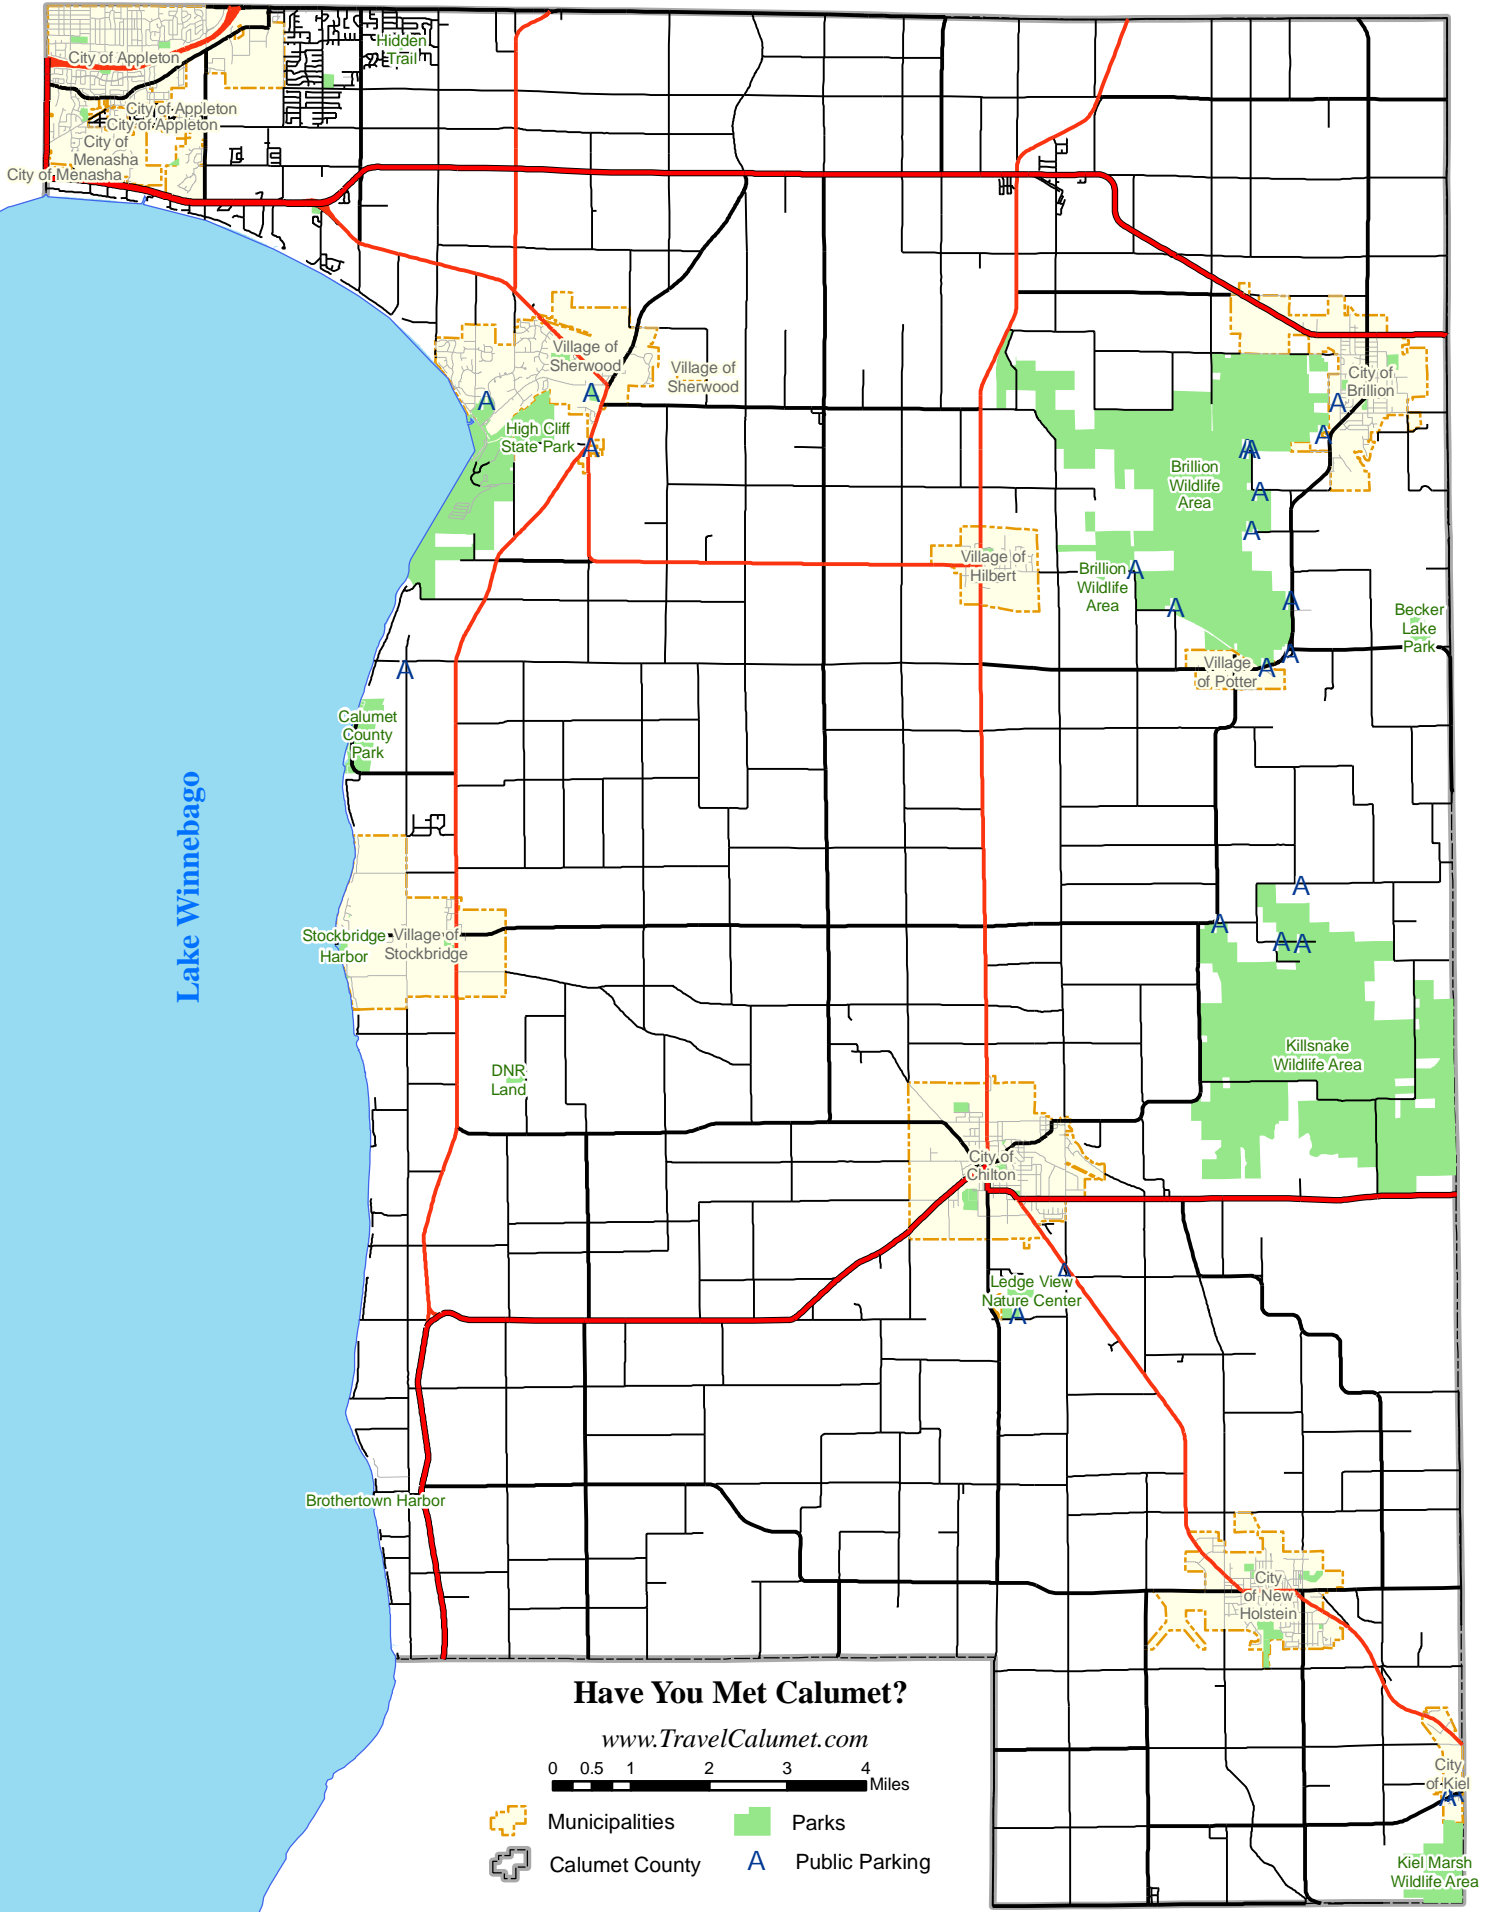

# Calumet County Parks

Lake Winnebago

**Have You Met Calumet?**

[www.TravelCalumet.com](http://www.TravelCalumet.com)

0 0.5 1 2 3 4 Miles

-  Municipalities
-  Parks
-  Calumet County
-  Public Parking

Kiel Marsh Wildlife Area